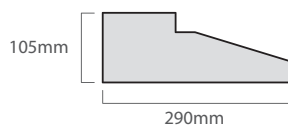

WINDOW LEDGE

CODE	SIZE	PER PALLET	WEIGHT
V	750 x 265	30	15kg

STANDARD WINDOW SILL

CODE	SIZE	PER PALLET	WEIGHT
R	490 x 180 x 20	100	6kg

WINDOW LEDGE

CODE	SIZE	PER PALLET	WEIGHT
T	1000 x 290 x 105	15	53kg

WINDOW LEDGE

CODE	SIZE	PER PALLET	WEIGHT
U	1200 x 267 x 115	15	66kg

WINDOW LEDGE

CODE	SIZE	PER PALLET	WEIGHT
J	600 x 265	20	12kg

WINDOW LEDGE

CODE	SIZE	PER PALLET	WEIGHT
G	900 x 265	25	17,5kg