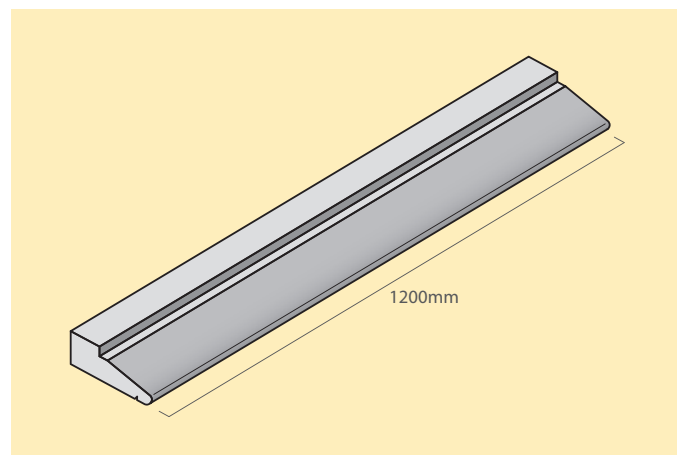

WINDOW LEDGE

CODE	SIZE	PER PALLET	WEIGHT
V	750 x 265	30	15kg

STANDARD WINDOW SILL

CODE	SIZE	PER PALLET	WEIGHT
R	490 x 180 x 20	100	6kg

WINDOW LEDGE

CODE	SIZE	PER PALLET	WEIGHT
T	1000 x 290 x 105	15	53kg

WINDOW LEDGE

CODE	SIZE	PER PALLET	WEIGHT
U	1200 x 267 x 115	15	66kg

WINDOW LEDGE

CODE	SIZE	PER PALLET	WEIGHT
J	600 x 265	20	12kg

WINDOW LEDGE

CODE	SIZE	PER PALLET	WEIGHT
G	900 x 265	25	17,5kg