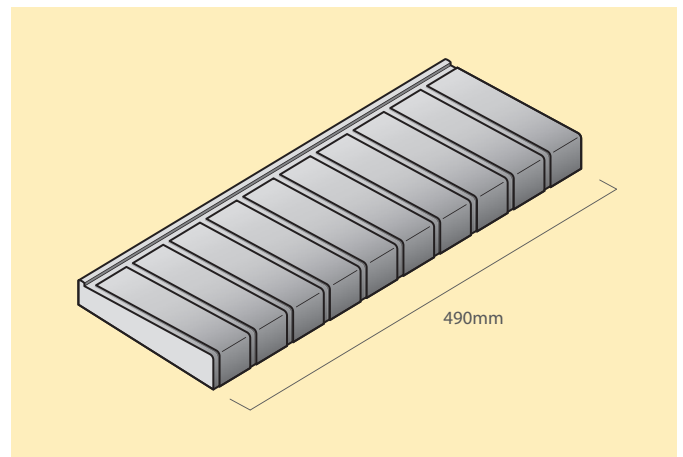

WINDOW LEDGE

CODE	SIZE	PER PALLET	WEIGHT
V	750 x 265	30	15kg

STANDARD WINDOW SILL

CODE	SIZE	PER PALLET	WEIGHT
R	490 x 180 x 20	100	6kg

WINDOW LEDGE

CODE	SIZE	PER PALLET	WEIGHT
T	1000 x 290 x 105	15	53kg

WINDOW LEDGE

CODE	SIZE	PER PALLET	WEIGHT
U	1200 x 267 x 115	15	66kg

WINDOW LEDGE

CODE	SIZE	PER PALLET	WEIGHT
J	600 x 265	20	12kg

WINDOW LEDGE

CODE	SIZE	PER PALLET	WEIGHT
G	900 x 265	25	17,5kg