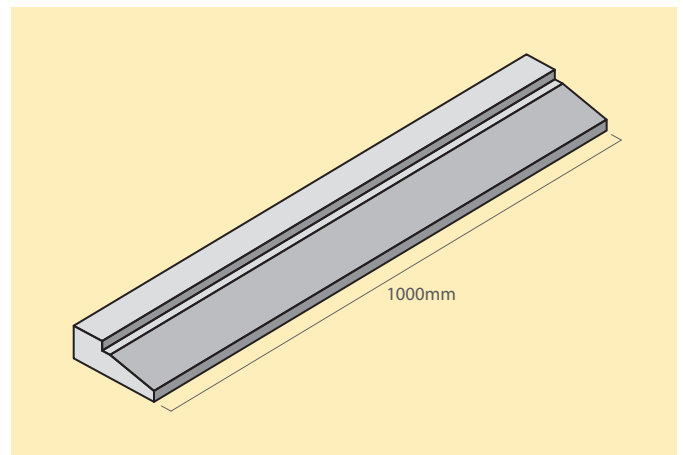

WINDOW LEDGE

CODE	SIZE	PER PALLET	WEIGHT
V	750 x 265	30	15kg

STANDARD WINDOW SILL

CODE	SIZE	PER PALLET	WEIGHT
R	490 x 180 x 20	100	6kg

WINDOW LEDGE

CODE	SIZE	PER PALLET	WEIGHT
T	1000 x 290 x 105	15	53kg

WINDOW LEDGE

CODE	SIZE	PER PALLET	WEIGHT
U	1200 x 267 x 115	15	66kg

WINDOW LEDGE

CODE	SIZE	PER PALLET	WEIGHT
J	600 x 265	20	12kg

WINDOW LEDGE

CODE	SIZE	PER PALLET	WEIGHT
G	900 x 265	25	17,5kg