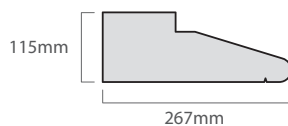

WINDOW LEDGE

CODE	SIZE	PER PALLET	WEIGHT
V	750 x 265	30	15kg

STANDARD WINDOW SILL

CODE	SIZE	PER PALLET	WEIGHT
R	490 x 180 x 20	100	6kg

WINDOW LEDGE

CODE	SIZE	PER PALLET	WEIGHT
T	1000 x 290 x 105	15	53kg

WINDOW LEDGE

CODE	SIZE	PER PALLET	WEIGHT
U	1200 x 267 x 115	15	66kg

WINDOW LEDGE

CODE	SIZE	PER PALLET	WEIGHT
J	600 x 265	20	12kg

WINDOW LEDGE

CODE	SIZE	PER PALLET	WEIGHT
G	900 x 265	25	17,5kg