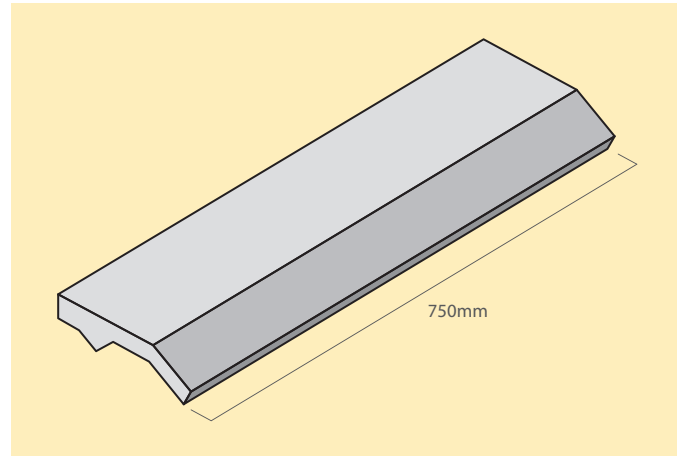

WINDOW LEDGE

CODE	SIZE	PER PALLET	WEIGHT
V	750 x 265	30	15kg

STANDARD WINDOW SILL

CODE	SIZE	PER PALLET	WEIGHT
R	490 x 180 x 20	100	6kg

WINDOW LEDGE

CODE	SIZE	PER PALLET	WEIGHT
T	1000 x 290 x 105	15	53kg

WINDOW LEDGE

CODE	SIZE	PER PALLET	WEIGHT
U	1200 x 267 x 115	15	66kg

WINDOW LEDGE

CODE	SIZE	PER PALLET	WEIGHT
J	600 x 265	20	12kg

WINDOW LEDGE

CODE	SIZE	PER PALLET	WEIGHT
G	900 x 265	25	17,5kg