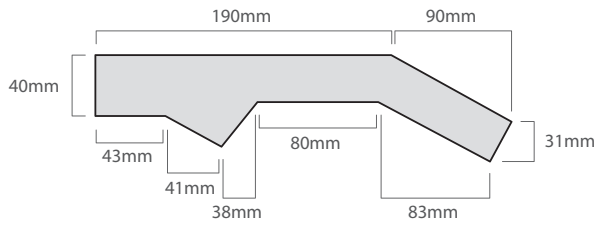

WINDOW LEDGE

CODE	SIZE	PER PALLET	WEIGHT
V	750 x 265	30	15kg

STANDARD WINDOW SILL

CODE	SIZE	PER PALLET	WEIGHT
R	490 x 180 x 20	100	6kg

WINDOW LEDGE

CODE	SIZE	PER PALLET	WEIGHT
T	1000 x 290 x 105	15	53kg

WINDOW LEDGE

CODE	SIZE	PER PALLET	WEIGHT
U	1200 x 267 x 115	15	66kg

WINDOW LEDGE

CODE	SIZE	PER PALLET	WEIGHT
J	600 x 265	20	12kg

WINDOW LEDGE

CODE	SIZE	PER PALLET	WEIGHT
G	900 x 265	25	17,5kg