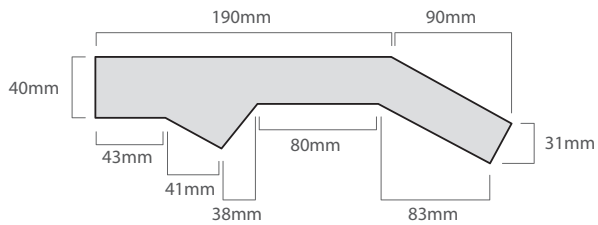

WINDOW LEDGE

CODE	SIZE	PER PALLET	WEIGHT
V	750 x 265	30	15kg

STANDARD WINDOW SILL

CODE	SIZE	PER PALLET	WEIGHT
R	490 x 180 x 20	100	6kg

WINDOW LEDGE

CODE	SIZE	PER PALLET	WEIGHT
T	1000 x 290 x 105	15	53kg

WINDOW LEDGE

CODE	SIZE	PER PALLET	WEIGHT
U	1200 x 267 x 115	15	66kg

WINDOW LEDGE

CODE	SIZE	PER PALLET	WEIGHT
J	600 x 265	20	12kg

WINDOW LEDGE

CODE	SIZE	PER PALLET	WEIGHT
G	900 x 265	25	17,5kg