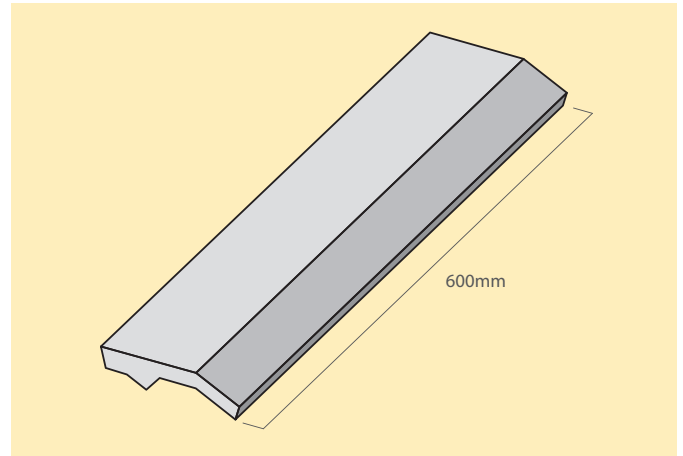

WINDOW LEDGE

CODE	SIZE	PER PALLET	WEIGHT
V	750 x 265	30	15kg

STANDARD WINDOW SILL

CODE	SIZE	PER PALLET	WEIGHT
R	490 x 180 x 20	100	6kg

WINDOW LEDGE

CODE	SIZE	PER PALLET	WEIGHT
T	1000 x 290 x 105	15	53kg

WINDOW LEDGE

CODE	SIZE	PER PALLET	WEIGHT
U	1200 x 267 x 115	15	66kg

WINDOW LEDGE

CODE	SIZE	PER PALLET	WEIGHT
J	600 x 265	20	12kg

WINDOW LEDGE

CODE	SIZE	PER PALLET	WEIGHT
G	900 x 265	25	17,5kg