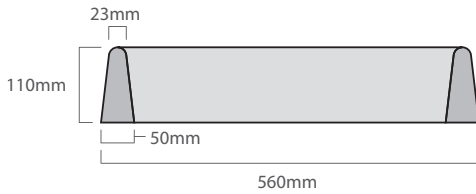

## TREE RINGS (SET OF TWO)

CODE	SIZE	PER PALLET	WEIGHT
M	560 x 50 x 110	30	7,5kg

## BOUNDARY WALL COPING

CODE	SIZE	PER PALLET	WEIGHT
N	750 x 460 x 109	10	62kg

## PATIO SPACERS

CODE	SIZE	PER PALLET	WEIGHT
W	1000 x 125 x 50	50	4,5kg

## PATIO SPACERS

CODE	SIZE	PER PALLET	WEIGHT
L	200 x 125 x 50	80	2,5kg