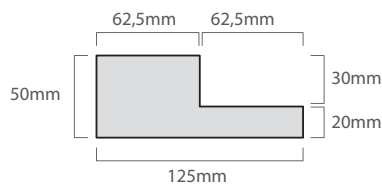

## TREE RINGS (SET OF TWO)

CODE	SIZE	PER PALLET	WEIGHT
M	560 x 50 x 110	30	7,5kg

## BOUNDARY WALL COPING

CODE	SIZE	PER PALLET	WEIGHT
N	750 x 460 x 109	10	62kg

## PATIO SPACERS

CODE	SIZE	PER PALLET	WEIGHT
W	1000 x 125 x 50	50	4,5kg

## PATIO SPACERS

CODE	SIZE	PER PALLET	WEIGHT
L	200 x 125 x 50	80	2,5kg