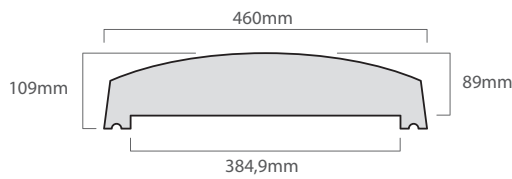

## TREE RINGS (SET OF TWO)

CODE	SIZE	PER PALLET	WEIGHT
M	560 x 50 x 110	30	7,5kg

## BOUNDARY WALL COPING

CODE	SIZE	PER PALLET	WEIGHT
N	750 x 460 x 109	10	62kg

## PATIO SPACERS

CODE	SIZE	PER PALLET	WEIGHT
W	1000 x 125 x 50	50	4,5kg

## PATIO SPACERS

CODE	SIZE	PER PALLET	WEIGHT
L	200 x 125 x 50	80	2,5kg