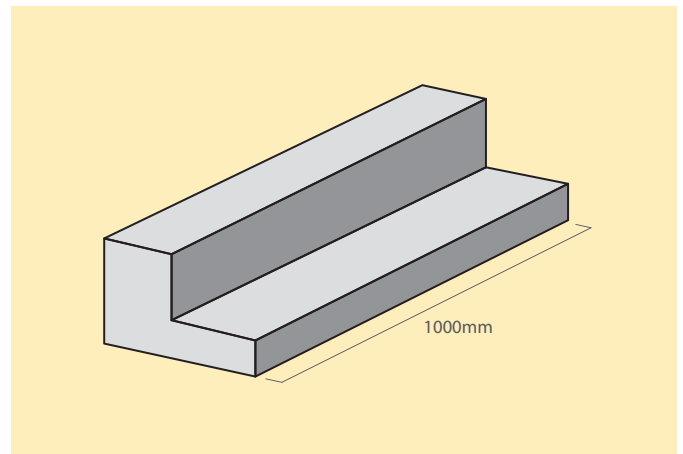

## TREE RINGS (SET OF TWO)

CODE	SIZE	PER PALLET	WEIGHT
M	560 x 50 x 110	30	7,5kg

## BOUNDARY WALL COPING

CODE	SIZE	PER PALLET	WEIGHT
N	750 x 460 x 109	10	62kg

## PATIO SPACERS

CODE	SIZE	PER PALLET	WEIGHT
W	1000 x 125 x 50	50	4,5kg

## PATIO SPACERS

CODE	SIZE	PER PALLET	WEIGHT
L	200 x 125 x 50	80	2,5kg