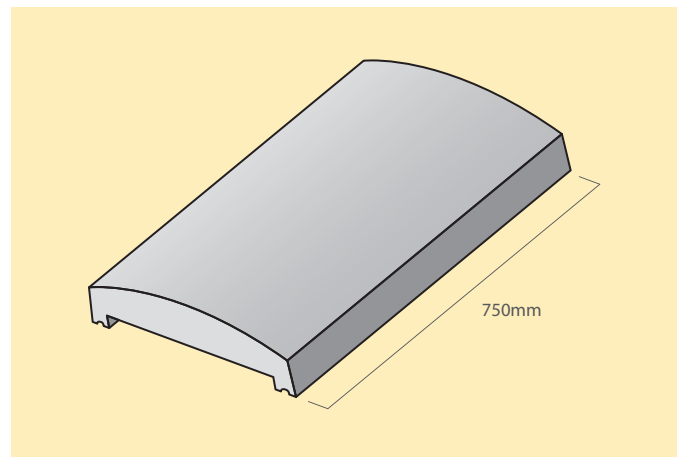

## TREE RINGS (SET OF TWO)

CODE	SIZE	PER PALLET	WEIGHT
M	560 x 50 x 110	30	7,5kg

## BOUNDARY WALL COPING

CODE	SIZE	PER PALLET	WEIGHT
N	750 x 460 x 109	10	62kg

## PATIO SPACERS

CODE	SIZE	PER PALLET	WEIGHT
W	1000 x 125 x 50	50	4,5kg